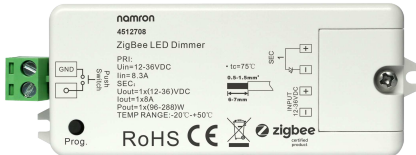

6603265

***3234681 / 3234683**

RGBW controller 480W 24V / RGBW controller 480W 24V

*Anbefalt LED Strip / Recommended LED strip

4512701

***3234681 / 3234683**

ZigBee 5 kanaler LED kontrollør / Zigbee 5 channel LED controller

4512708

***3222240/3222241/3222242/ 3234680/3234682**

Zigbee 1 kanal LED kontrollør / Zigbee 1 channel LED controller

4512743

***3222240/3222241/3222242/ 3234680/3234682**

Z-Wave 1kanal LED kontrollør / Z-wave 1 channel LED controller