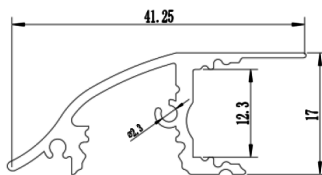

3220213

*3234680/3234681/3234682/3222240/

3222241/3222242

Aluminiumsprofil vegg 2m 4217/ Aluminium profile wall 2m 4217

Inkludert 2stk endelokk/ Include 2pcs end cap