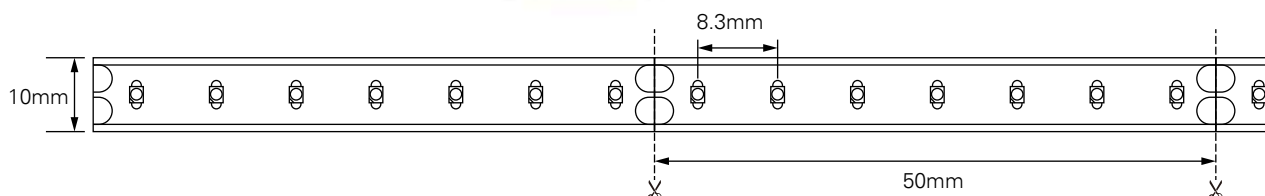

LED STRIP 24V 5m 2700K IP67

Art nr.: 3234682

namron

Spenning:	24V	Voltage:	24V
Effekt:	13,96 W/m	Power:	13.96 W/m
Antall LED pr meter:	140	Total LED per meter:	140
Lysstyrke:	1478lm/m	Lumen:	1478lm/m
Tetthetsgrad:	IP67	IP:	IP67
CRI:	80	CRI:	80
Fargetemperatur:	2700K	Color temperature:	2700K
Lysspredning:	120°	Beam angle:	120°
Kuttlengde:	50mm	Cut length:	50mm
Maks. lengde:	7m	Max. length:	7m
Dimbar:	Ja	Dimmable:	Yes
Levetid:	50.000timer L80	Lifetime:	50,000hours L80

LED Strip 24V 5m / LED Strip 24V 5m

Art nr.: 3234682

Tilbehør inkludert i pakken, kan også kjøpe separat. / Accessory include in the package, may purchase separately also.

Art nr.: 3234696

2stk Ekstra hurtigtilkoblinger med 30cm kabel /
2pcs Strip to wire connector with 30cm cable

2stk Hurtigskjøter med 15cm kabel /
2pcs Strip to strip connector with 15cm cable

2stk Hurtigskjøter / 2pcs Fast connector

2stk Endelokk / 2pcs End cap

1stk Silikon lim / 1pcs Silicone glue

2stk Frontlokk / 2pcs Front cap