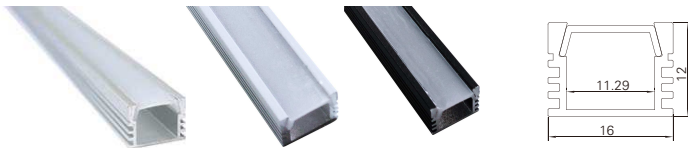

*Anbefalt LED Strip / Recommended LED strip

3234685/3220204/3220205

*3234680/3234681/3234682/

3234583/3222240/3222241/3222242/

Aluminiumsprofil med opal avdekning utenpåliggende 2m 2114 / Aluminum profile with opal cover surface mounted 2m 2114
Inkludert 2stk endelokk & 4 stk stål fester / Include 2pcs end cap & 4pcs steel clip

3234686/3220206/3220207

*3234680/3234682/3222240/

3222241

Aluminiumsprofil med opal avdekning utenpåliggende 2m 1612 / Aluminum profile with opal cover surface mounted 2m 1612
Inkludert 2stk endelokk & 4 stk stål fester / Include 2pcs end cap & 4pcs steel clip

3234687/3220208/3220209

*3234680/3234681/3234682/3222240/

3222241/3222242

Aluminiumsprofil med opal avdekning utenpåliggende 2m 1714 / Aluminum profile with opal cover surface mounted 2m 1714
Inkludert 2stk endelokk & 4 stk plast fester / Include 2pcs end cap & 4pcs plastic clip

3234688

*3234680/3222240/

3222241

Aluminiumsprofil med opal avdekning hjørne 2m 1919 / Aluminum profile with opal cover corner 2m 1919
Inkludert 2stk endelokk / 4 stk stål fester / Include 2pcs end cap & 4pcs steel clip

3220210

*3234680/3222240/3222241

Aluminiumsprofil hjørne 2m 1616 / Aluminium profile corner 2m 1616
Inkludert 2stk endelokk & 2stk plast fester / Include 2pcs end cap / 2pcs plastic clip

3234689/3220211

*3234680/3234681/3234682/3222240/

3222241/3222242

Aluminiumsprofil med opal avdekning innfelt 2m 2811 / Aluminum profile with opal cover recessed 2m 2811
Inkludert 2stk endelokk / Include 2pcs end cap