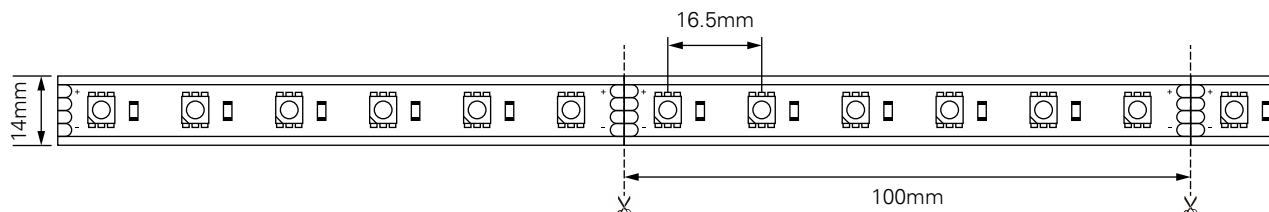

LED STRIP 24V 5m RGBW IP65

Art nr.: 3234683

namron

Spenning:	24V	Voltage:	24V
Effekt:	16,32 W/m	Power:	16.32 W/m
Antall LED pr meter:	60	Total LED per meter:	60
Lysstyrke:	542lm/m	Lumen:	542lm/m
Tetthetsgrad:	IP65	IP:	IP65
CRI:	80	CRI:	80
Fargetemperatur:	RGBW	Color temperature:	RGBW
Lysspredning:	120°	Beam angle:	120°
Kuttlengde:	100mm	Cut length:	100mm
Maks. lengde:	6m	Max. length:	6m
Levetid:	50.000timer L80	Lifetime:	50,000hours L80

LED Strip 24V 5m / LED Strip 24V 5m

Art nr.: 3234683