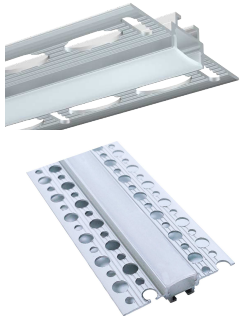

*Anbefalt LED Strip / Recommended LED strip

3234698/3220212

*3234680 / 3222240

Aluminiumsprofil for innsparkling 2m 5712/Aluminum profile recessed for plastering 2m 5712

Inkludert 2stk endelokk / Include 2pcs end cap